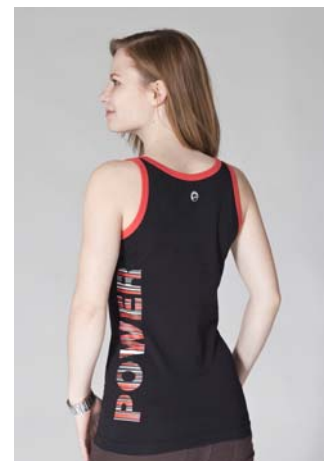

SIZES / REF.:

- ☐ 582350 - XS
- ☐ 582351 - S
- ☐ 582252 - M
- ☐ 582353 - L
- ☐ 582354 - XL
- ☐ 582355 - XXL

Price: € 27,11