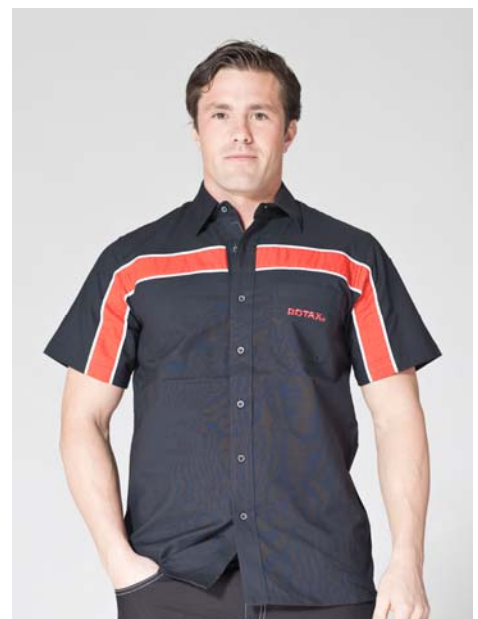

SIZES / REF.:

- ☐ 581499 - S
- ☐ 581500 - M
- ☐ 581501 - L
- ☐ 581502 - XL
- ☐ 581503 - XXL
- ☐ 581504 - XXXL

Price: € 32,46